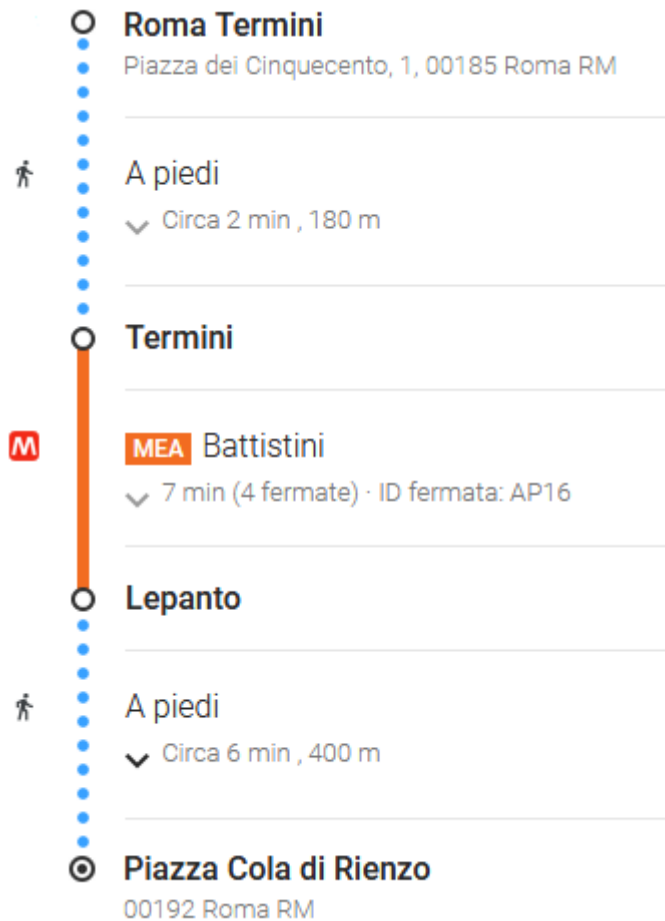

### Airport Fiumicino

Rome Fiumicino Airport is connected to the city through a local railway service, Leonardo Express, with departures for Termini station every 30 minutes.

Take the underground line A towards Battistini and get off at **Lepanto** stop (the journey takes about 10 minutes).

TAXI for Rome center: **48 €**

## Termini Station

From Roma Termini railway station take the underground line A towards Battistini and get off at **Lepanto** stop (the journey takes about 10 minutes)